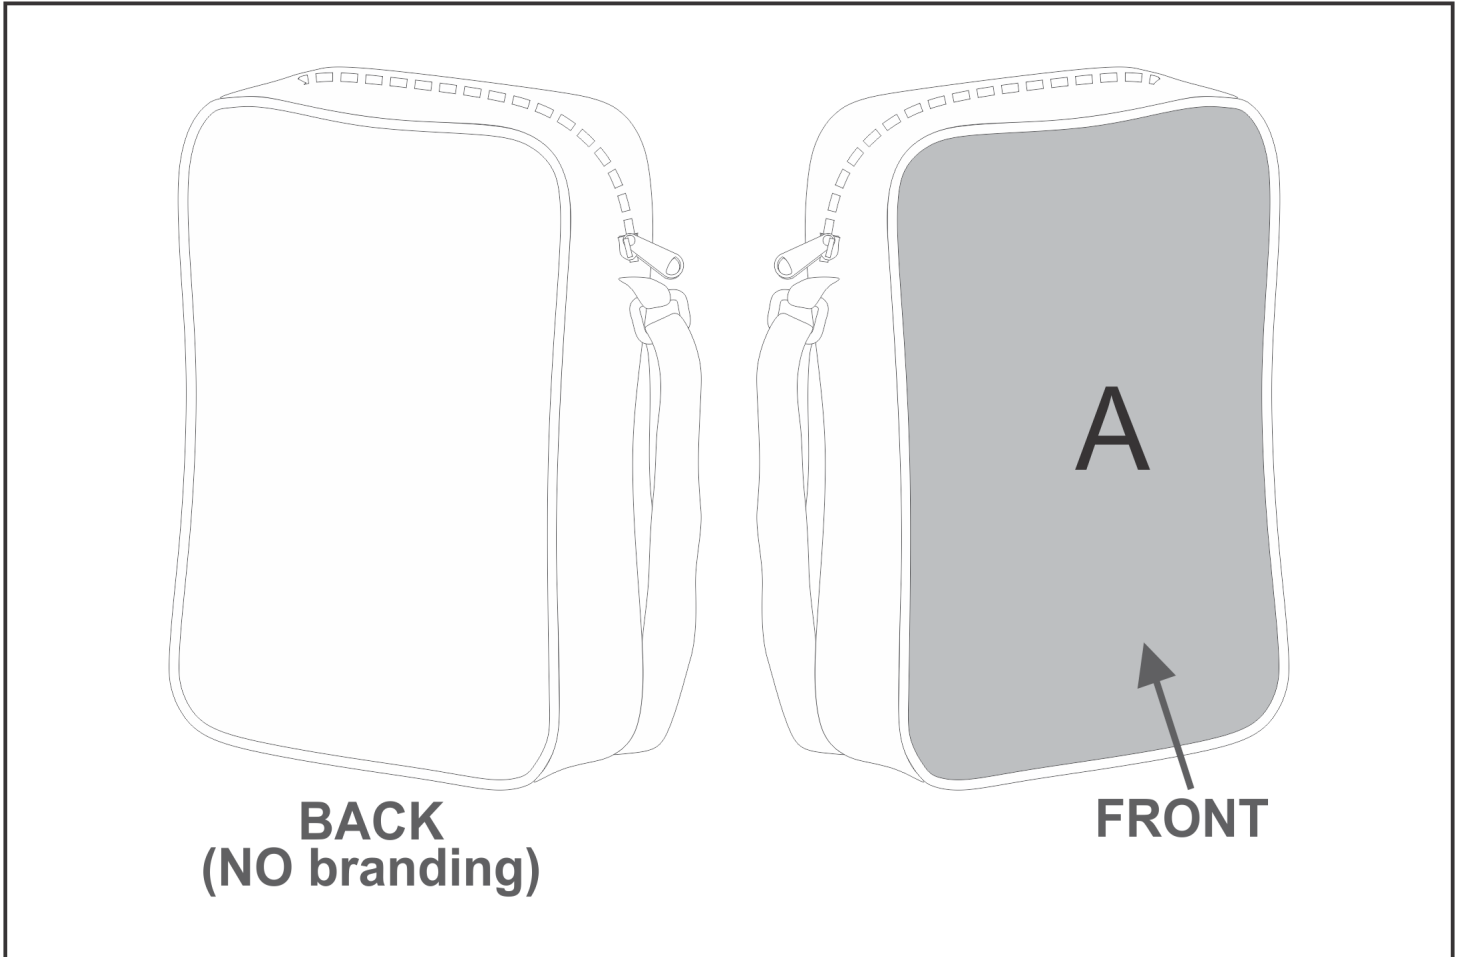

SG-HP-28-G

PPS Hoppla Tourist Crossbody Bag

Need to know:

Includes 1-Position Sublimation (setup fees apply)

- Please Note: We cannot guarantee 100% logo Alignment on all Brandable Panels.

Branding Options:

Position	Branding Method (Branding Code)	No. of Colours	Dimension
A	Custom Sublimation A (CPSUB-A)	Full Colour	196mm wide x 270mm high